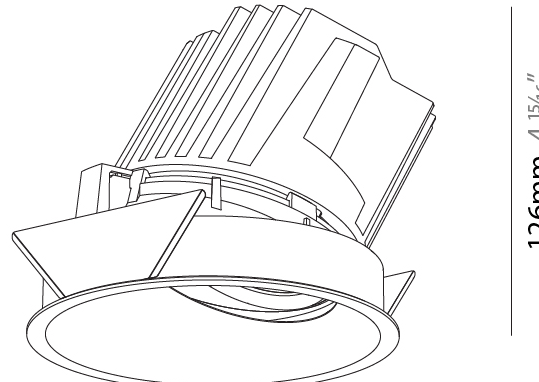

PHYSICAL

Shape: Round
Diameter (mm): 139
Diameter (in): 5 1/2
Height (mm): 126
Height (in): 4 15/16
Ceiling Thickness (mm): 10 / 12.5 / 15
Ceiling Thickness (in): 3/8 or 1/2 or 9/16
Min. Recessing Depth (mm): 140
Min. Recessing Depth (in): 5 1/2
Light Distribution: Adjustable / Asymmetric
Weight (kg): 0.811
Weight (lbs): 1.79
Fixture Finish: SSR / BKV / CWI / CRY / HAB / LAG / UFT / ITA / RUA / RUR / MIC / FTG / MYG / TWT / LOD / PUS / FRO / FUP / KIA / POP / BLS / SPG / MEY / GOH / GUM / CHC / COM / ABZ / JAG / OBR / MOS / ROR
Fixture Material: Aluminum Die Cast
Cut-out Measurements: 130mm / 5 1/8"

ELECTRICAL

Lamp Type: LED (Zhaga Standard)
Input Wattage (W): 13.2 / 16.5
Total Output Wattage (W): 12 / 14
Dimming: Tri-Mode (Non-Dimming and Phase Dimming (120Vac only) and 0-10V Dimming)
Driver Included: No
Driver Location: Recessed Housing
Driver Type: Constant Current - Universal
Driver Class: Class 2
Housing: See components
Input Voltage (V): 120 - 277
Constant Current (MA): 350

LED

Number of LEDs: 1
Color Temperature (°K): 2700 / 3000 / 3500 / 4000
Max. Delivered Lumen (lm): 690 / 760 / 823 / 840
Nominal Lumen (lm): 960 / 1070 / 1156 / 1180
CRI: >90 CRI
Lamp Life (hrs): 50000

OPTICAL

Reflector°: 10
Adjustability: Fixed

RATINGS AND CERTIFICATIONS

Certified By: Certified for North American Standards
IP rating: IP20

126mm 4 15/16"

Ø 125mm 4 15/16"
Ø 139mm 5 1/2"

130mm 5 1/8"   140mm 5 1/2"   10 | 15mm 3/8" 9/16"   30°   ↑

A