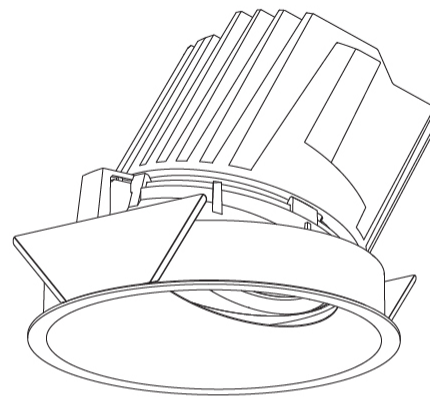

PHYSICAL

Shape: Round
Diameter (mm): 139
Diameter (in): 5 1/2
Height (mm): 126
Height (in): 4 15/16
Ceiling Thickness (mm): 10 / 12.5 / 15
Ceiling Thickness (in): 3/8 or 1/2 or 9/16
Min. Recessing Depth (mm): 140
Min. Recessing Depth (in): 5 1/2
Light Distribution: Adjustable / Asymmetric
Weight (kg): 0.816
Weight (lbs): 1.8
Fixture Finish: SSR / BKV / CWI / CRY / HAB / LAG / UFT / ITA / RUA / RUR / MIC / FTG / MYG / TWT / LOD / PUS / FRO / FUP / KIA / POP / BLS / SPG / MEY / GOH / GUM / CHC / COM / ABZ / JAG / OBR / MOS / ROR
Fixture Material: Aluminum Die Cast
Cut-out Measurements: 130mm / 5 1/8"

ELECTRICAL

Lamp Type: LED (Zhaga Standard)
Input Wattage (W): 28.6
Total Output Wattage (W): 26
Dimming: Tri-Mode (Non-Dimming and Phase Dimming (120Vac only) and 0-10V Dimming)
Driver Included: No
Driver Location: Recessed Housing
Driver Type: Constant Current - Universal
Driver Class: Class 2
Housing: See components
Input Voltage (V): 120 - 277
Constant Current (MA): 700

LED

Number of LEDs: 1
Color Temperature (°K): 2700 / 3000 / 3500 / 4000
Max. Delivered Lumen (lm): 2320 / 2380 / 2499 / 2550
Nominal Lumen (lm): 3210 / 3290 / 3459 / 3530
CRI: >90 CRI
Lamp Life (hrs): 50000

OPTICAL

Reflector: 20 / 25 / 40
Adjustability: Fixed

RATINGS AND CERTIFICATIONS

Certified By: Certified for North American Standards
IP rating: IP20